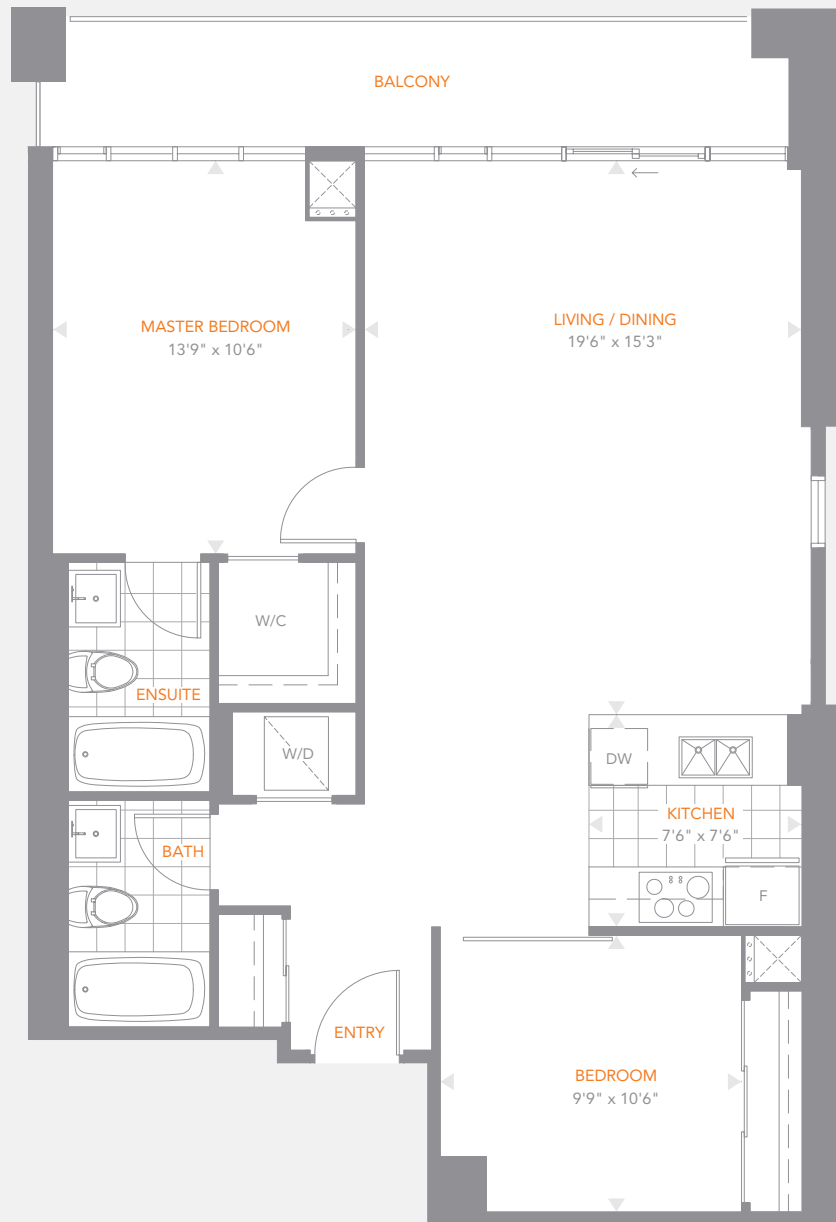

RESIDENCE 14

TWO BEDROOM (FLOORS 4-5)

1,102 TOTAL SQ. FT.

988 SQ. FT. + BALCONY (114 SQ. FT.)